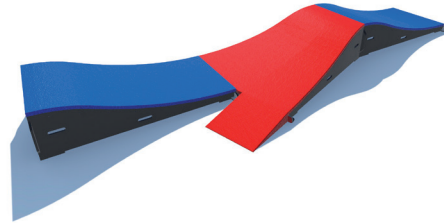

# SPORTS-LOISIRS PUMPTRACKS

057003 PG 12.2 x 22.5 m 61 m

05704A PG 20.2 x 20.1 m 105 m

057005 PG 16 x 22.3 m 94 m

057007 PG 16.2 x 24.5 m 115 m

057031 PG 19.9 x 22.6 m 105 m

057L01 PG 9.2 x 1 m 50 cm

057L02 PG 15.2 x 1 m 50 cm

057M04 PG 8 x 2.8 m 50 cm

057M02 PG 2.6 x 1.8 m 50 cm

057M01 PG 0.6 x 1 m 11 cm

057A01 PG 82 x 100 cm -